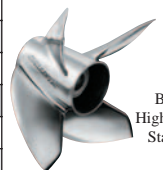

Ballistic XL
High Performance
Stainless Steel
Propeller

Rubber
Hub
Bushings

▶ LIMITED INVENTORY ITEMS.

Indicates a cupped propeller.